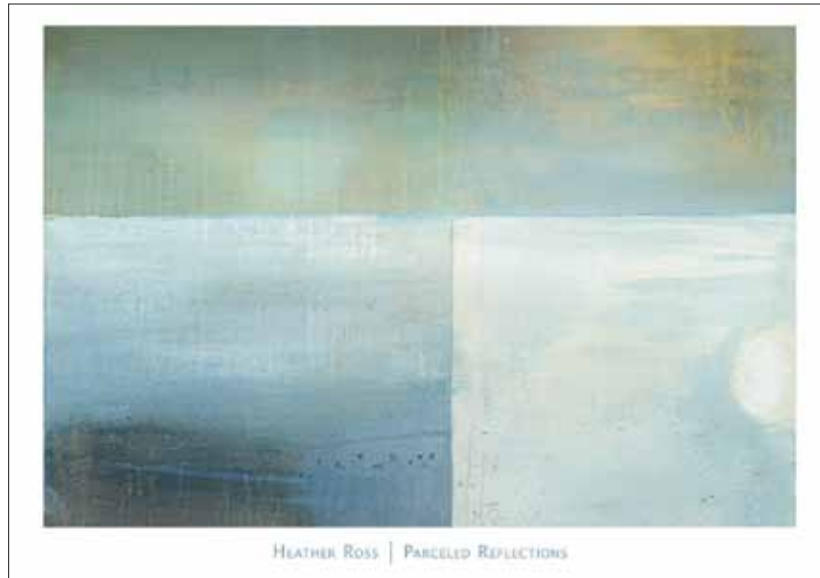

NATURAL NEUTRALS

Item Code: *RHP113*
Artist: *Heather Ross*
Title: *Parcelled Reflections*
Image Size: 40 x 30"