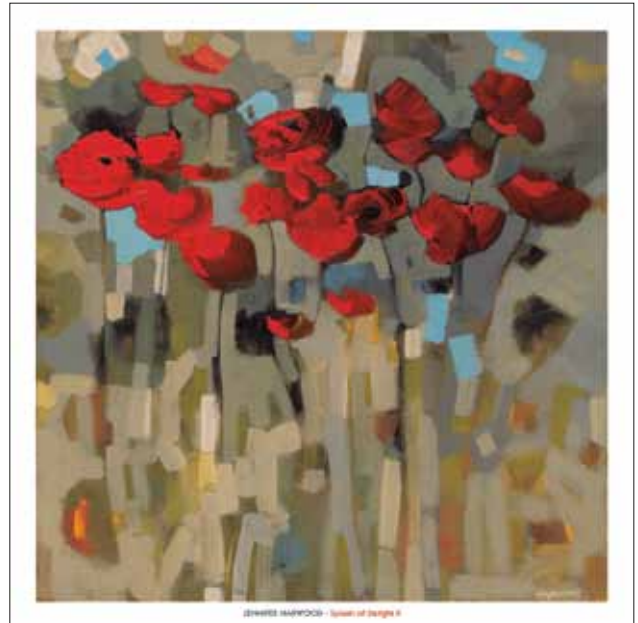

Item Code: *HJP101*
Artist: *Jennifer Harwood*
Title: *Splash of Delight II*
Image Size: *18 x 18"*